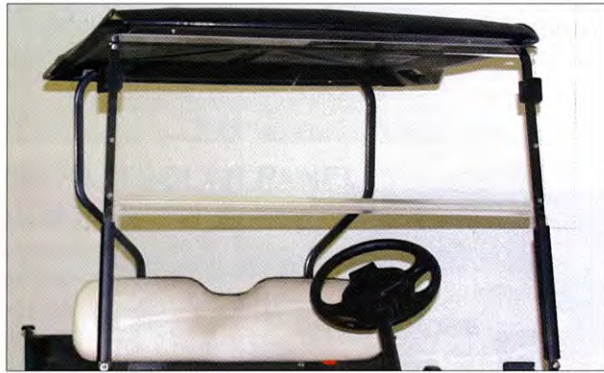

CLEAR & TINTED ACRYLIC WINDSHIELD FOR E-Z-GO & CLUB CAR

NEW

NEW

Part Number	Description
PF10915	Clear - TXT w/54" top
PF10987	Tinted - TXT w/54" top
PF10972	Clear - RXV w/54" top
PF10988	Tinted - RXV w/54" top

Part Number	Description
PF10973	Clear - DS w/54" top
PF10989	Tinted - DS w/54" top
PF10974	Clear - Precedent w/54" top
PF10990	Tinted - Precedent w/54" top

- Made of high clarity acrylic material for better visibility
- Designed to fit OEM 54" top struts.
- Available in Tinted and Clear styles
- Non-yellowing
- .177 inch thick (Approx. 3/16")
- Easy to install
- Clean with mild soap and water. Do not use other window cleaning products.
- Made in USA
- Ask your rep about more volume price breaks!