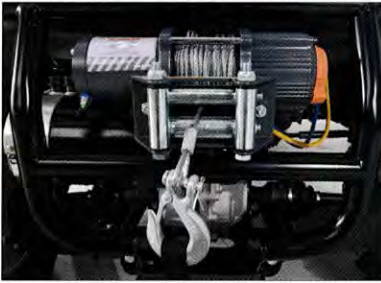

WINCHES/HITCHES

3000 LB WARN WINCH & CABLE PKG- 750464PKG

- Allows user to pull up to 3000 lbs
- Designed for vehicle recovery and/or plow lifting
- Automatic brake and sealed contractor for smooth, reliable performance