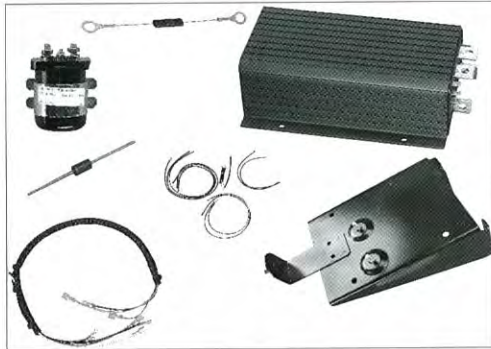

750292PKG TXT LED TAILLIGHT KIT

Increases the visibility of the vehicle in accordance with safety standards, and includes the necessary components for a complete installation. Fits existing factory accessory harness. Plug and play! Used on 1998-current E-Z-GO Gas & Electric TXT, 4/6-Passenger Shuttle, Medalist, ST Sport, ST Express, and Clays Car Vehicles with headlights

72590G01
Front Hub
Kit

23723G2
Controller
Cover

750299PKG HIGH TORQUE SERIES CONTROLLER KIT

For Lifted Cars with rear facing seat kits also order 2 counter-balance front hub kits (72590G01). Controller Cover (23723G2) also recommended.