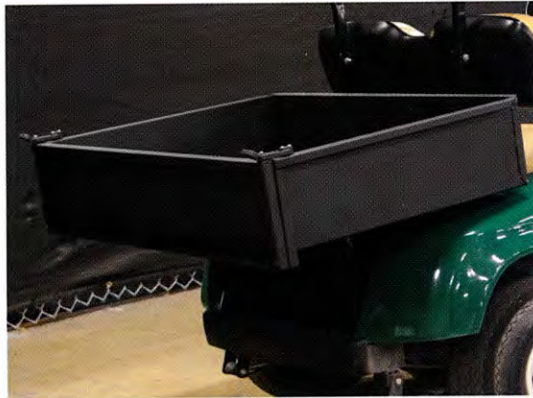

CARGO BEDS FOR E-Z-GO & CLUB CAR

PF019PKG – TXT CARGO BED PKG