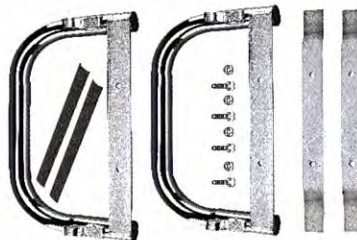

605391 - FULL ROCKER & SILL-RH

605392 - FULL ROCKER & SILL-LH

BLACK ROCKER PANEL & SILL
Fits all Medalist/TXT vehicles, 1994-current

605544 - FULL ROCKER & SILL-LH

605545 - FULL ROCKER & SILL-RH

NERF BARS

608624
STAINLESS STEEL NERF BAR WITH E-Z-GO LOGO (1EA.)
Fits Medalist/TXT, 1994-current