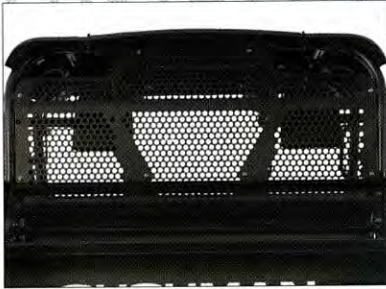

PROTECTION

REAR SCREEN KIT

617350

FITS XD 1600

Metal mesh screen, provides safety and prevents flying objects from rear load from entering cabin area.