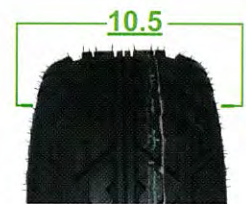

P-METRIC STYLE

A B C
205/50-10

- A Tire Width (205)** - Width of the tire measured in millimeters from sidewall to sidewall.
- B Aspect Ratio (50)** - Ratio of the height of the tire's side to its width.
- C Wheel Diameter (10)** - Distance between the vertical portion of the rim flange. The rim diameter is normally measured in inches.