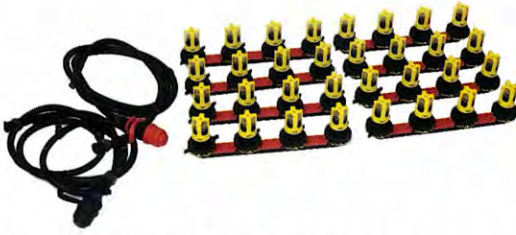

WATERING SYSTEMS

BFS, FLOW-RITE, 4 PORT RED

629128
Fits Recoil iS